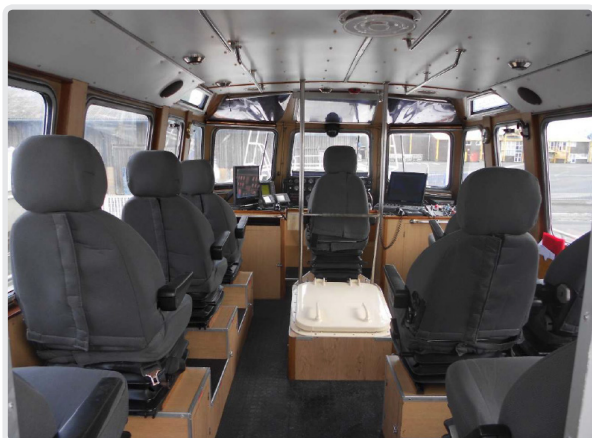

EQUIPMENT

Radar, Sounder, GPS, VHF,...

JIFMAR OFFSHORE SERVICES
120, av Napoléon Bonaparte
13100 Aix-en-Provence
Tél. (+33) 4 86 82 03 60
Fax (+33) 4 13 94 08 29
www.jifmar.com

©2016 - No part of this leaflet may be reproduced in any form without written permission from Jifmar Offshore Services. This leaflet may be updated without advance notice.