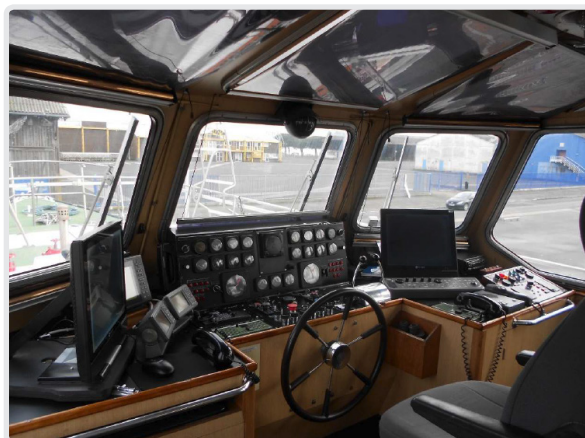

EQUIPMENT

Radar, Sounder, GPS, VHF,...

JIFMAR OFFSHORE SERVICES
120, av Napoléon Bonaparte
13100 Aix-en-Provence
Tél. (+33) 4 86 82 03 60
Fax (+33) 4 13 94 08 29
www.jifmar.com

©2016 - No part of this leaflet may be reproduced in any form without written permission from Jifmar Offshore Services. This leaflet may be updated without advance notice.