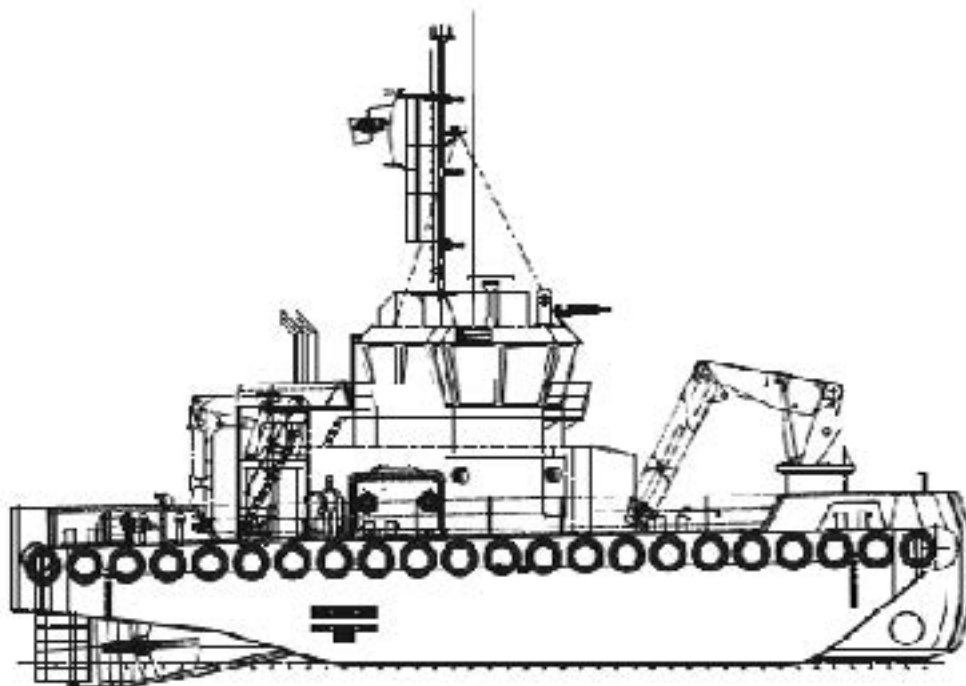

NP 480

SPECIAL SERVICE MULTI PURPOSE VESSEL DP1

This document is for guidance and information only.
All informations provided are given under good faith and are non-contractual.

JIFMAR OFFSHORE SERVICES
1 rue du cinéma
13016 MARSEILLE - FRANCE
Tél. : + 33 4 86 82 03 60
Fax : + 33 4 13 94 08 29
www.jifmar.com

©No part of this leaflet
may be reproduced in
any form without written
permission from Jifmar
Offshore Services. This
leaflet may be updated
without advance notice.

Armateurs de France