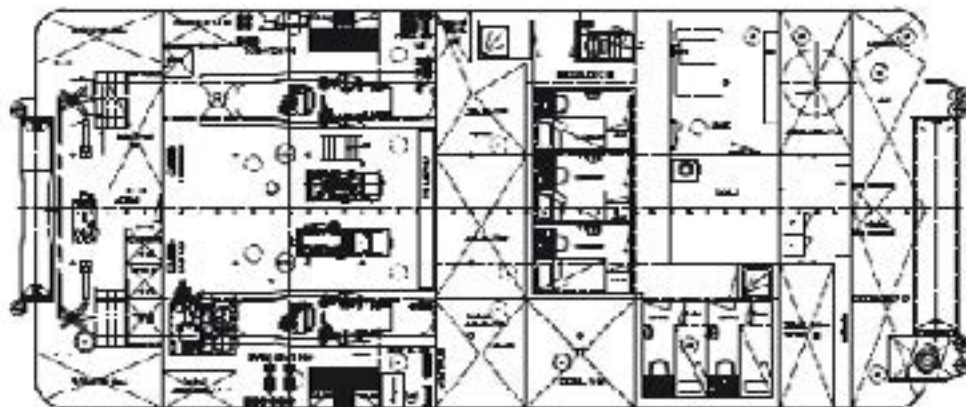

NP 480

SPECIAL SERVICE MULTI PURPOSE VESSEL DP1

This document is for guidance and information only.
All informations provided are given under good faith and are non-contractual.

JIFMAR OFFSHORE SERVICES
1 rue du cinéma
13016 MARSEILLE - FRANCE
Tél. : + 33 4 86 82 03 60
Fax : + 33 4 13 94 08 29
www.jifmar.com

©No part of this leaflet
may be reproduced in
any form without written
permission from Jifmar
Offshore Services. This
leaflet may be updated
without advance notice.

Armateurs de France