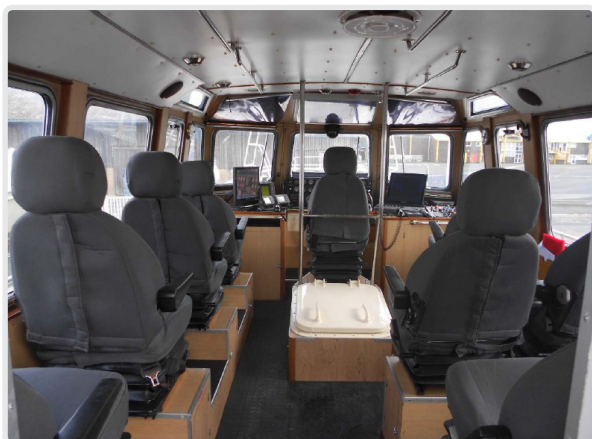

EQUIPMENT

Radar, Sounder, GPS, VHF,...

JIFMAR OFFSHORE SERVICES
120, av Napoléon Bonaparte
13100 Aix-en-Provence
Tél. (+33) 4 86 82 03 60
Fax (+33) 4 13 94 08 29
www.jifmar.com

©2016 - No part of this leaflet may be reproduced in any form without written permission from Jifmar Offshore Services. This leaflet may be updated without advance notice.