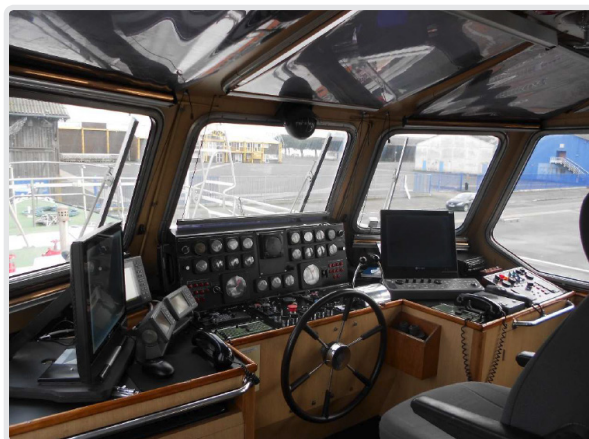

EQUIPMENT

Radar, Sounder, GPS, VHF,...

JIFMAR OFFSHORE SERVICES
120, av Napoléon Bonaparte
13100 Aix-en-Provence
Tél. (+33) 4 86 82 03 60
Fax (+33) 4 13 94 08 29
www.jifmar.com

©2016 - No part of this leaflet may be reproduced in any form without written permission from Jifmar Offshore Services. This leaflet may be updated without advance notice.