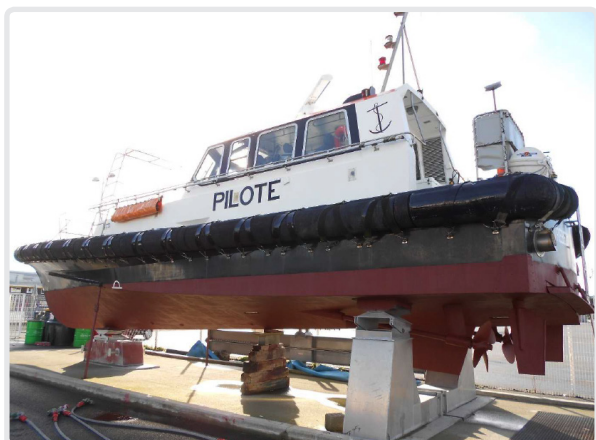

JIF PATROL 2

HIGH SPEED CRAFT

For more informations, please flash this code and visit our web site.

GENERAL

BUILDING YEAR 1997

TYPE

MMSI 227 003 470

IMO SN 915980

DIMENSIONS

LENGTH 16,90 M

BEAM 4,90M

DRAUGHT 1,45 M

DISPLACEMENT TONNAGE 19 T

CAPACITIES

FUEL CAPACITY 2 200 L

POB 10

FUEL CONSUMPTION 224 L/hour (max speed)

MACHINERY

MAIN ENGINE 2 x 405 kw (550 cv)

MAX SPEED 26 KTS

EQUIPMENT

Radar, Sounder, GPS, VHF,...

JIFMAR OFFSHORE SERVICES
120, av Napoléon Bonaparte
13100 Aix-en-Provence
Tél. (+33) 4 86 82 03 60
Fax (+33) 4 13 94 08 29
www.jifmar.com