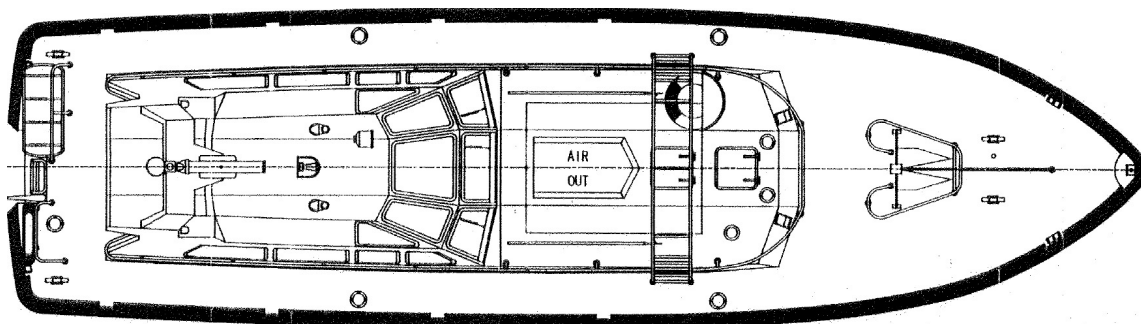

JIFMAR OFFSHORE SERVICES
120, av Napoléon Bonaparte
13100 Aix-en-Provence
Tél. (+33) 4 86 82 03 60
Fax (+33) 4 13 94 08 29
www.jifmar.com

©2016 - No part of this leaflet may be reproduced in any form without written permission from Jifmar Offshore Services. This leaflet may be updated without advance notice.